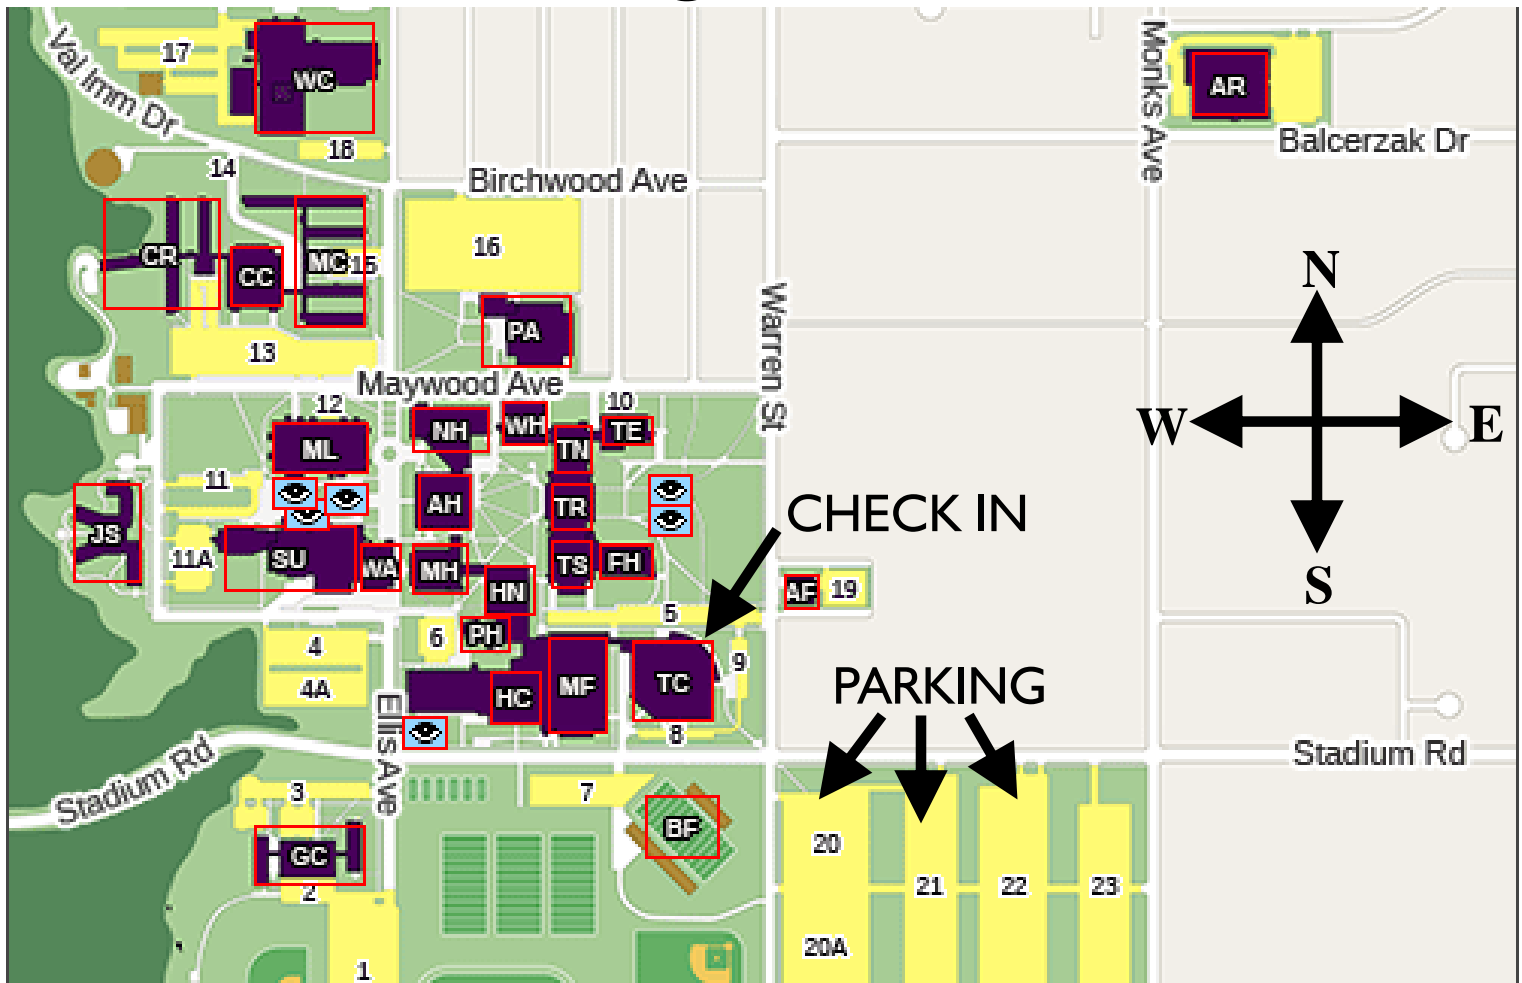

Parking Directions

From the North

Travel south on Highway 169 to Mankato. Take the Riverfront Drive exit. Turn left (north) onto Riverfront Drive and continue to Stoltzman Road. Turn right (east) onto Stoltzman Road and continue until you get to Stadium Road. Turn left onto Stadium Road and continue up the hill to Warren Street. Turn right onto Warren then left into parking lots

From the South

Travel north on Highway 169 to Mankato. Take the Riverfront Drive exit. Turn right (north) onto Riverfront Drive and continue to Stoltzman Road. Turn right (east) onto Stoltzman Road and continue until you get to Stadium Road. Turn left onto Stadium Road and continue up the hill to Warren St.. Turn right onto Warren then left into parking lots..

From the East

Travel west on Highway 14 to Mankato. Take the Highway 22 exit and travel south on Highway 22 to Highway 83. Turn right (west) onto Highway 83 and continue to Victory Drive. Turn left (south) onto Victory Drive and continue to Stadium Road (this will be the first turn on the right). Turn right (west) onto Stadium Road and continue to Warren Street. Turn left onto Warren then take left into parking lots.

From the West

Travel east on Highway 14 to Highway 169. Take the Highway 169 South exit. Turn right (south) onto Highway 169. Take the Riverfront Drive exit. Turn left (north) onto Riverfront Drive and continue to Stoltzman Road. Turn right (east) onto Stoltzman Road and continue until you get to Stadium Road. Turn left onto Stadium Road and continue up the hill to Warren Street. Turn right onto Warren then left into parking lots.